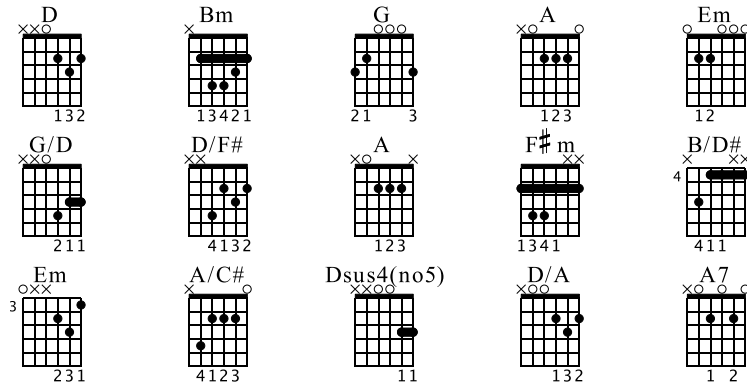

# Dejlig er jorden fingerstyle

I D dur

Standard tuning

♩ = 100

S-Gt

*mf*

1 2 3 4

D Bm G A D D Bm Em A D

5 6 7 8

D G/D D Em D/F# A

9 10 11 12

F#m B/D# Em Esus2 Em Em A/C# Dsus4(no5)D

13 Bm D/F# G 14 D/A A7 15 D

The image shows a musical score for guitar. The top staff is a treble clef staff with a key signature of one sharp (F#). It contains three measures of music. Measure 13 has a Bm chord (B2, D3, F#3, G3). Measure 14 has a D/F# chord (D3, F#3, A3) followed by a G chord (B2, D3, F#3, G3). Measure 15 has a D/A chord (D3, A2, B2) followed by an A7 chord (A2, C#3, E3, G3). The bottom staff is a tablature staff with six lines. The fret numbers are: Measure 13: 2-3, 2-3, 5-3, 3-0; Measure 14: 2-3, 0-2; Measure 15: 3-2, 0-0.