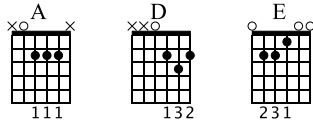

Fastelavn er mit navn

Music by Trad.

Standard tuning

♩ = 94

S-Gt

Musical notation for measures 1-4. The key signature is two sharps (F# and C#) and the time signature is 2/4. Measure 1 is marked with a first ending bracket and a forte (mf) dynamic. Chord diagrams for A, D, and A are indicated above the staff. The guitar tablature below shows fingerings: measure 1 (2, 0, 2), measure 2 (2, 0, 2), measure 3 (3, 2, 5, 2), and measure 4 (2, 0).

Musical notation for measures 5-8. Measure 5 starts with a second ending bracket. Chord diagrams for E and A are indicated above the staff. The guitar tablature below shows fingerings: measure 5 (2, 0, 2), measure 6 (2, 0, 2), measure 7 (0, 2, 3, 0), and measure 8 (0, 2).

Musical notation for measures 9-10. Measure 9 is a whole note chord, and measure 10 is a whole note chord. The guitar tablature below shows fingerings: measure 9 (2, 0, 2) and measure 10 (0, 2).