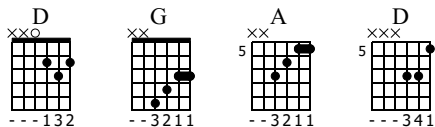

Stop den lille kænguru

arpeggio

Fridrikur Ellefsen

Guitaren.dk

Standard tuning

$\text{♩} = 120$

S-Gt

Spil op og ned med plekter
D G A D

mf
let ring throughout

The musical score is for guitar in 4/4 time. It consists of a melody line in the treble clef and a guitar tablature in the bass clef. The melody is a simple arpeggio pattern: D4, E4, F#4, G4, A4, B4, C5, D5. The tablature shows the following fingerings: Measure 1 (D): 2-3-2-3-2; Measure 2 (G): 4-3-3-4; Measure 3 (A): 6-5-5-6; Measure 4 (D): 7-7-7-7. Dynamics include *mf* and *let ring throughout*. The score is labeled 'S-Gt' and includes a tempo marking of 120 bpm.