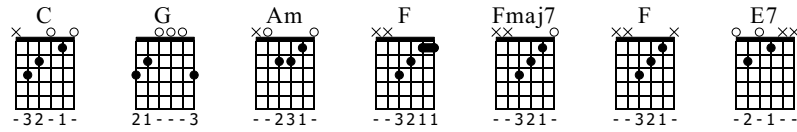

This is my life

Fingerspil

Music by Kim Larsen - Tab: Fridrikur/guitaren.dk

Standard tuning

$\text{♩} = 192$

This is my life

1 C G Am F

mf

S-Gt

TAB

0 1 0 1 0 0 3 0 3 2 1 2 1 0 0 1 1 1

3 3 3 3 0 0 3 2 1 0 3 2 1 1

Show me the Light and I'll go There

5 C G Fmaj7 C

TAB

0 1 0 1 0 0 3 2 1 0 1 0 0 1 0 0 1 0