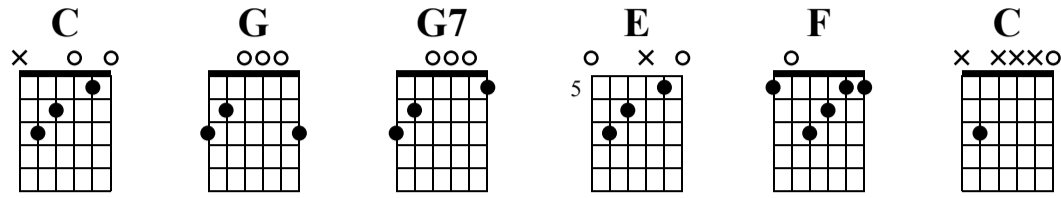

Freight Train

Country Blues udgave

Trans. F. Ellefsen

Words & Music by Elizabeth Cotten

Standard tuning

♩ = 200

jz. guit.

Musical notation for measures 1-6. Chords: C, G, G7, G, G7. Includes treble clef, 4/4 time signature, and guitar tablature.

Musical notation for measures 7-12. Chords: C, G, E, F. Includes treble clef, 4/4 time signature, and guitar tablature.

Musical notation for measures 13-16. Chord: C. Includes treble clef, 4/4 time signature, and guitar tablature.