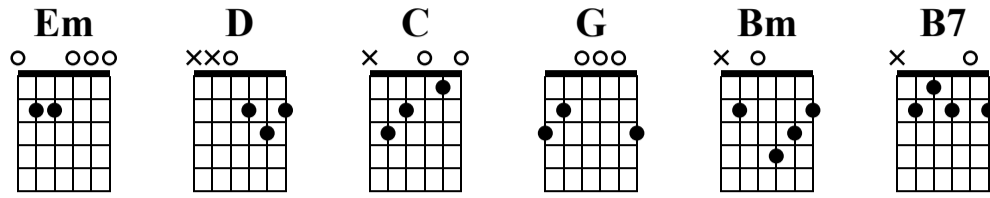

Langebros

Enkelt fingerspil var. 1
Gasolin/K.Larsen Trans. F. Ellefsen

Music by Trad

Standard tuning

♩ = 90

Da

jeg

gik

der

9

stod og græd

D **Bm**

TAB

0	2	3	2	2	4	3	4	4	3	2	0
---	---	---	---	---	---	---	---	---	---	---	---

hvis du tør så kom med

C **G** **B7**