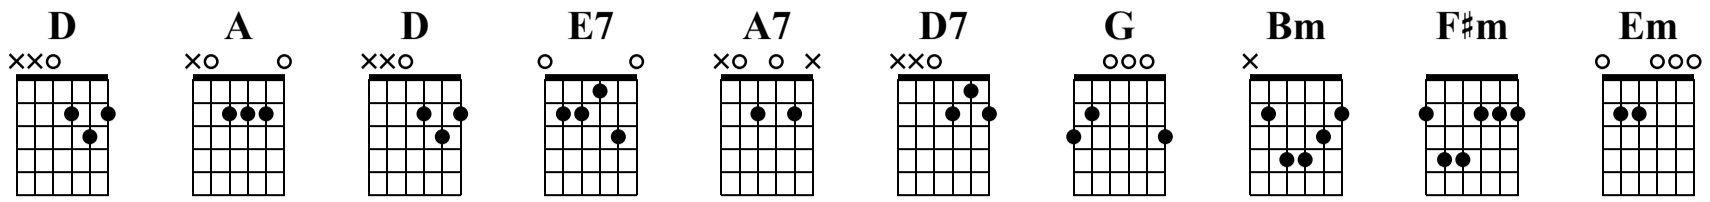

Sikken voldsom trængsel og alarm

Guitaren.dk

Standard tuning

♩ = 120

n.guit.

1 **D** **A** **D** **D** **A**

Musical notation for measures 1-3. Measure 1: D (0-2-4-2-0-2), A (2-0-2-4-3-), D (0-2-4-2-0-2). Measure 2: D (2-4-3-), A (0-2-4-2-0-2). Measure 3: D (0-2-4-2-0-2), A (2-0-2-4-3-).

4 **D** **D** **A** **D**

Musical notation for measures 4-6. Measure 4: D (4-2-0), D (0-2-4-2-0-2), A (2-0-2-4-3-). Measure 5: D (0-2-4-2-0-2), A (2-0-2-4-3-), D (2-4-3-). Measure 6: D (2-4-3-), A (0-2-4-2-0-2).

7 **A** **E7** **A** **A7**

Musical notation for measures 7-9. Measure 7: A (2-4-2-2-1-2), E7 (2-2-0), A (0-4-2-4-2-5). Measure 8: A (2-2-0), A7 (0-4-2-4-2-0). Measure 9: A7 (0-4-2-4-2-5), A (2-4-3-).

10 **D** **A7** **D**

Musical notation for measures 13-15. Measure 13: D7 (4-2-0-4-2-0), G (0-2-4), D (2-3-4-2-5-4). Measure 14: D7 (4-2-0-4-2-0), G (0-2-4), D (2-3-4-2-5-4). Measure 15: D7 (4-2-0-4-2-0), G (0-2-4), D (2-3-4-2-5-4).